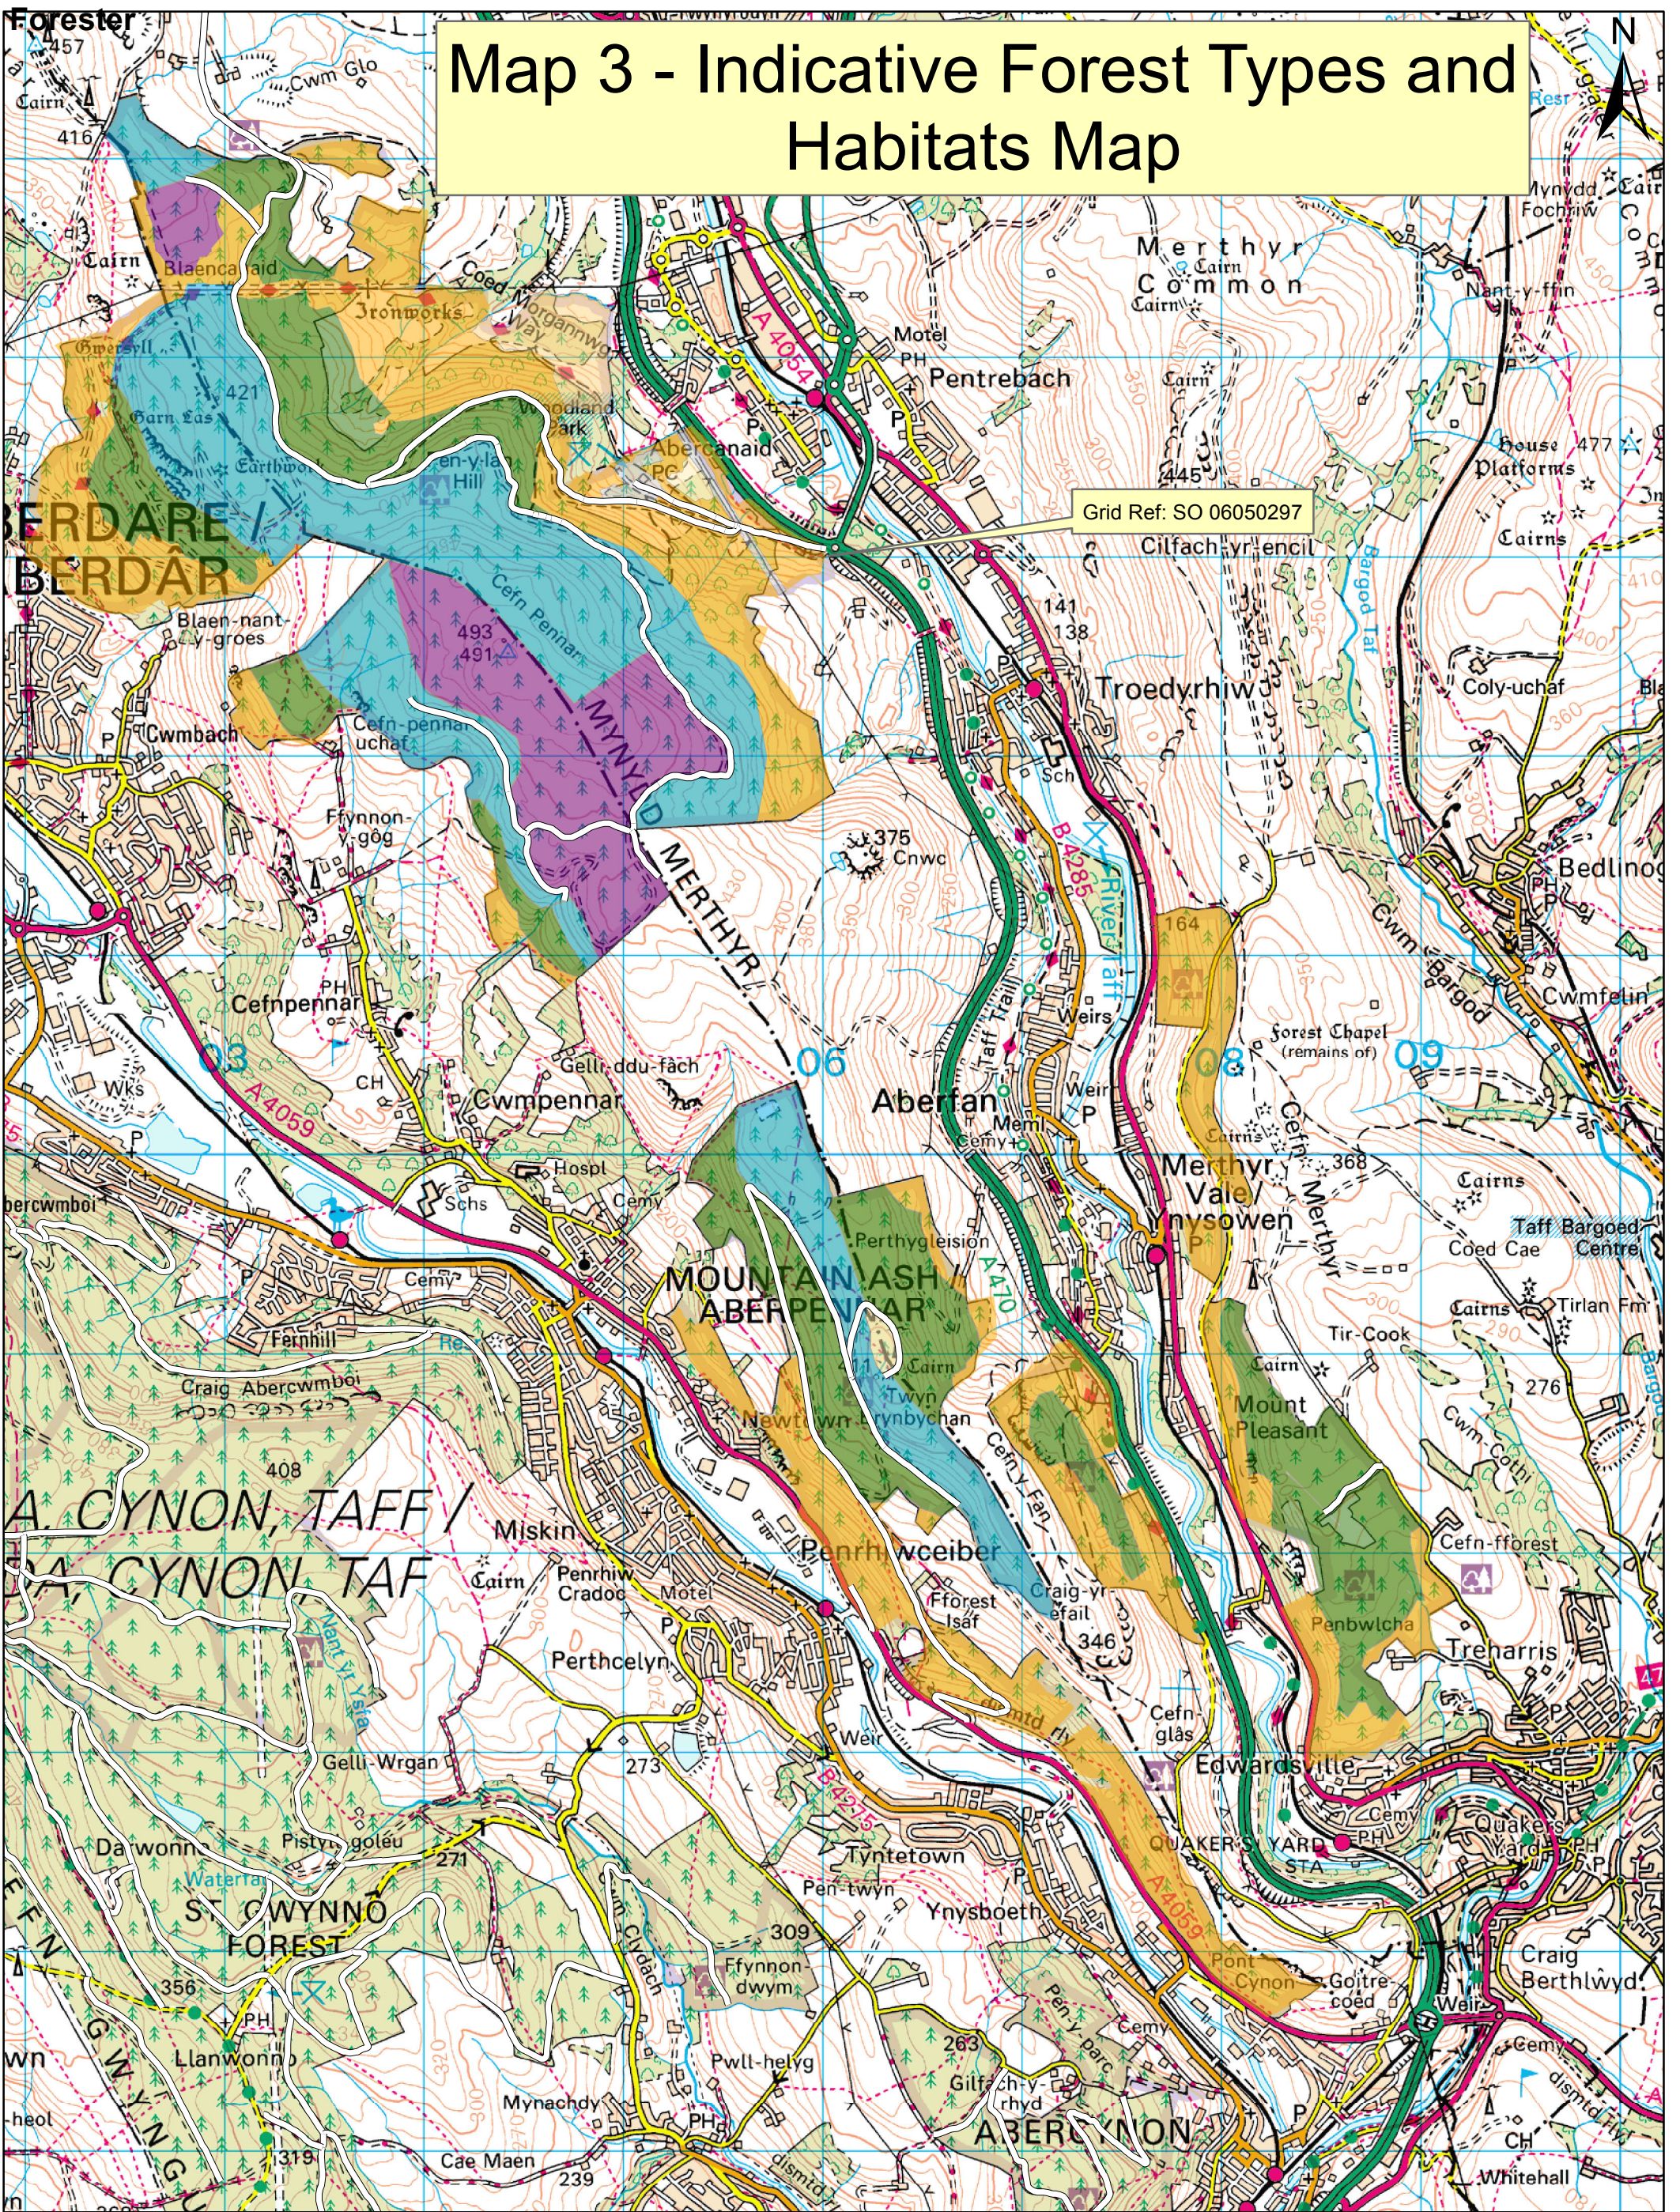

Map 3 - Indicative Forest Types and Habitats Map

Forest District - South East Region

Title
Map 3
Scale 1:30,000
Date: 15/02/2016

Legend

draft1_gethin_MAP_3

TYPE

OL

MWB	UWHE
MWC	SW
UWLE	OTH

Cyfoeth Naturiol Cymru
Natural Resources Wales