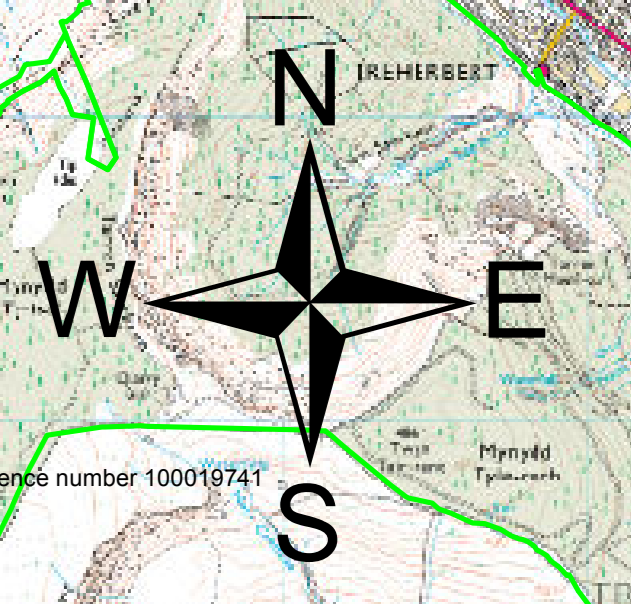

DULAIS VALLEY FOREST DESIGN PLAN - LOCATION MAP

1:25,000

Date: 19/03/2015

NRW PSMA licence number 100019741