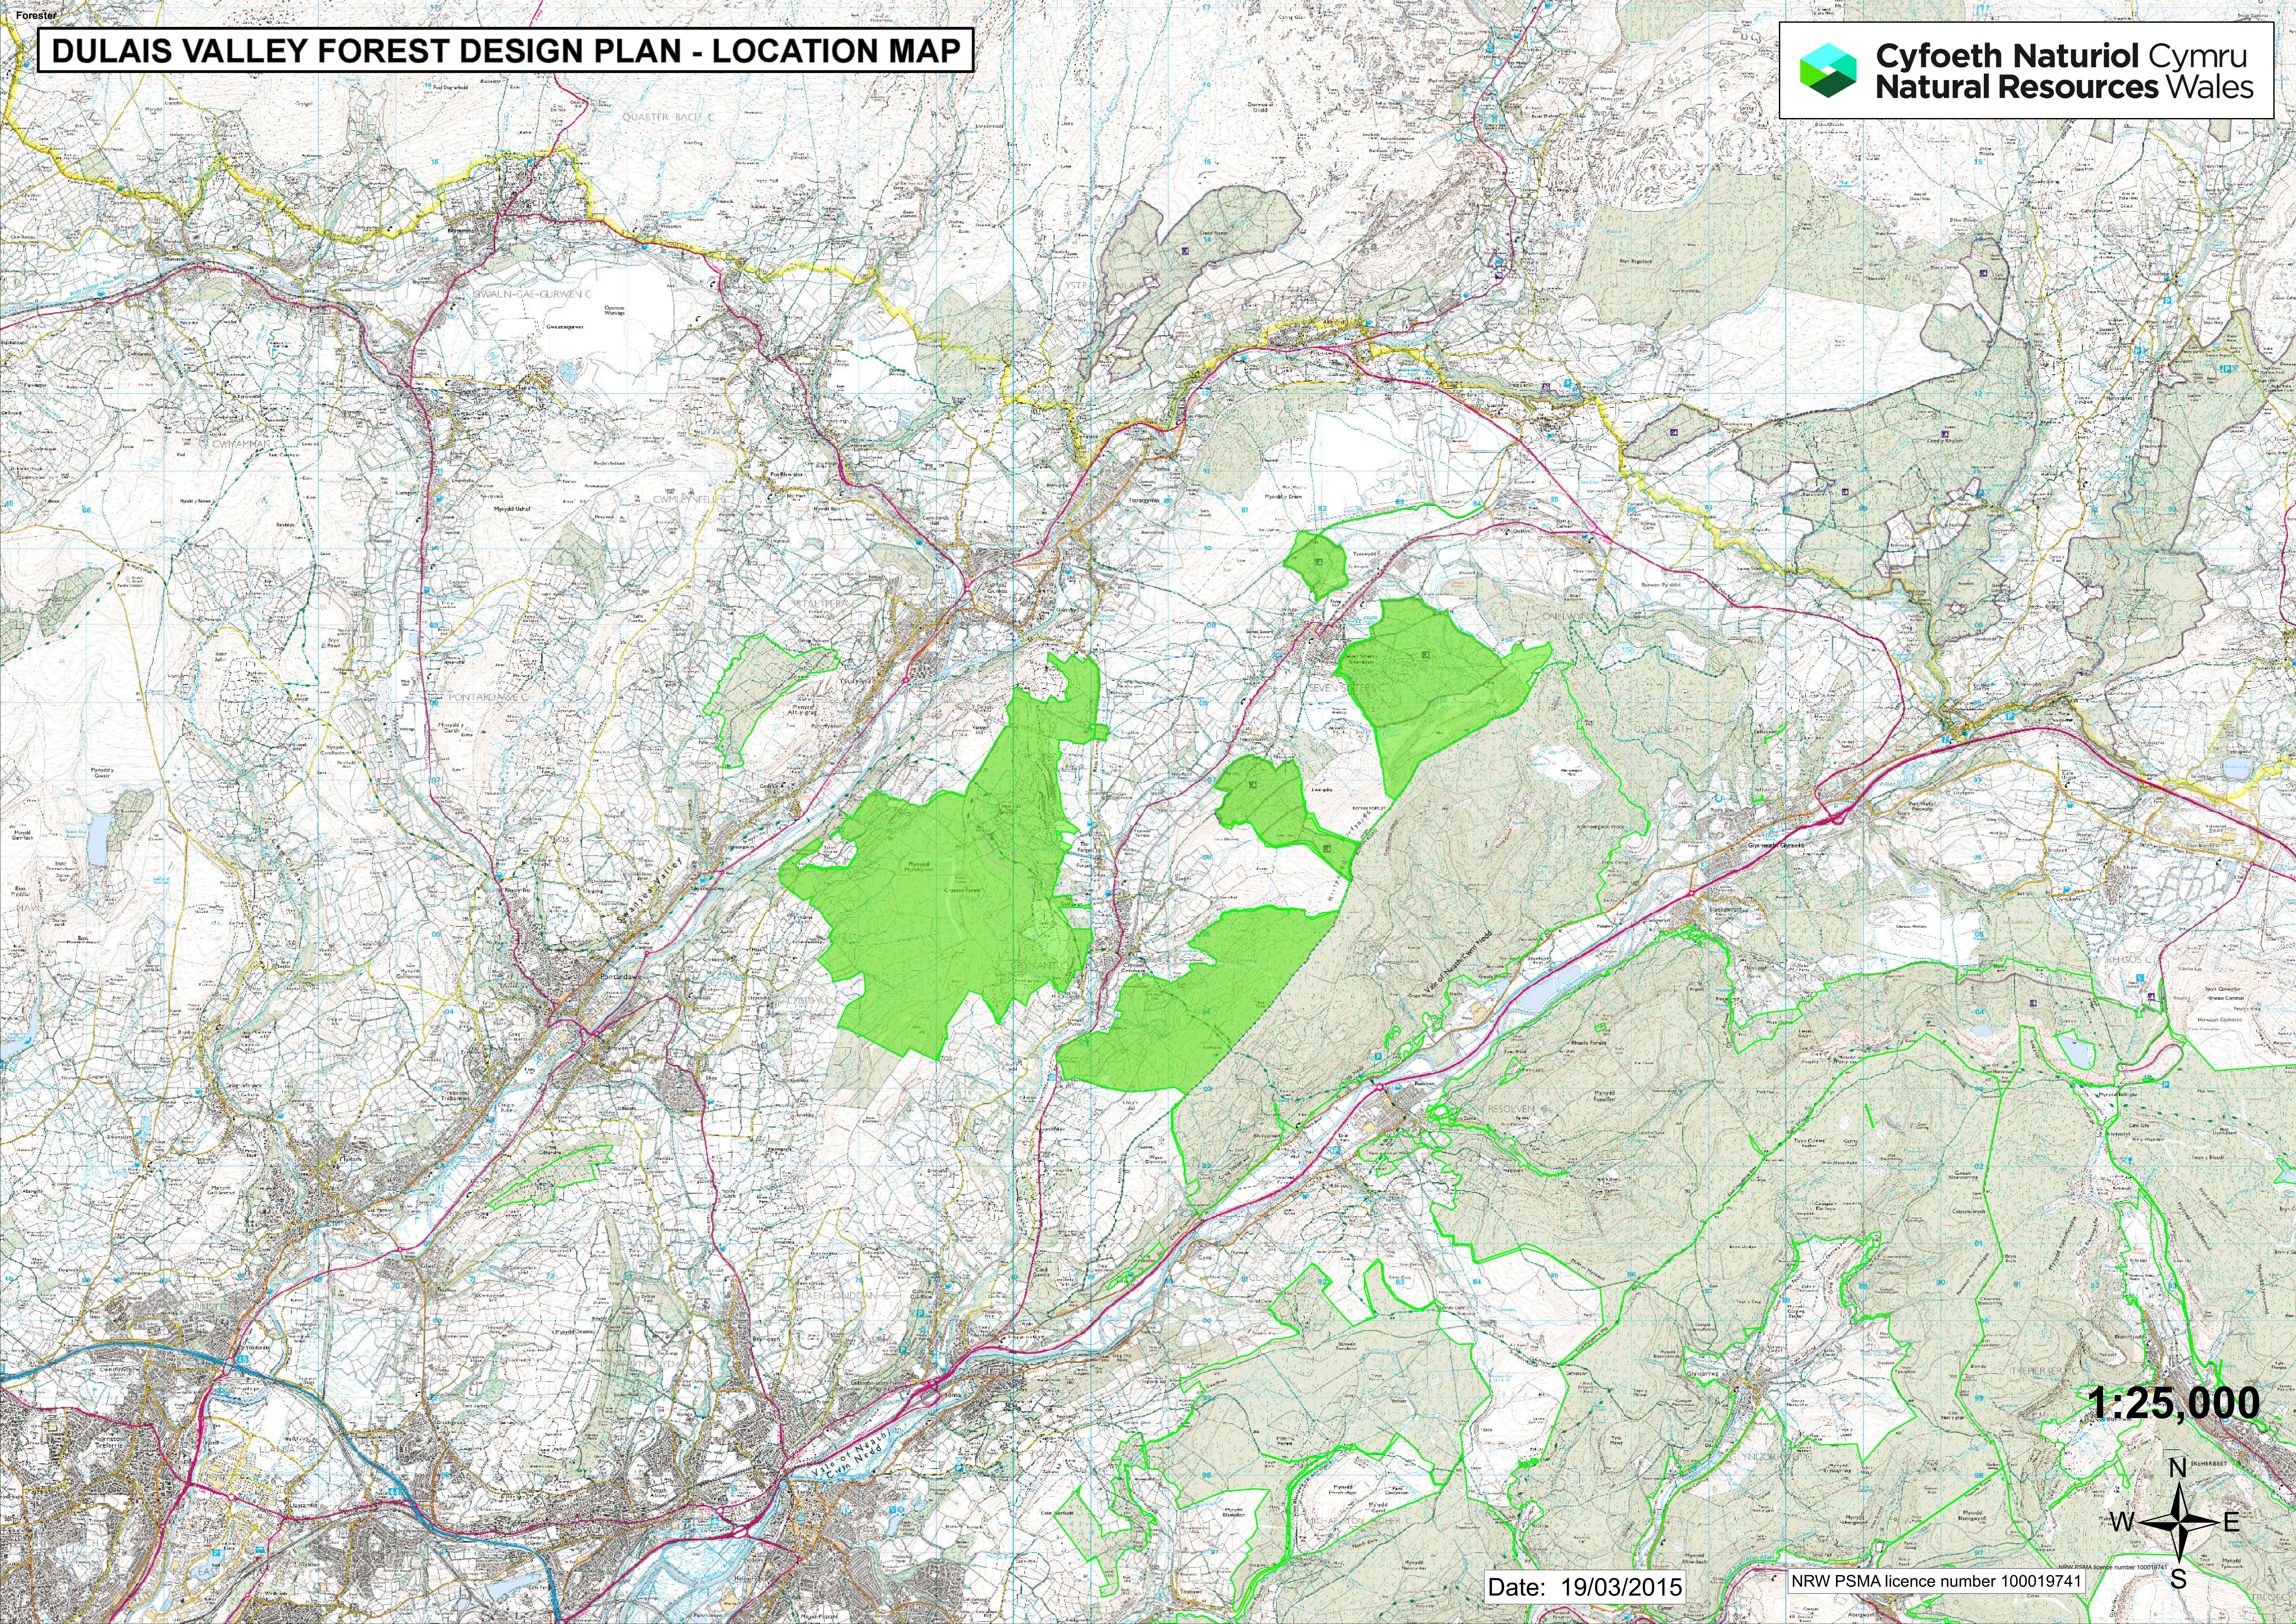

DULAIS VALLEY FOREST DESIGN PLAN - LOCATION MAP

1:25,000

Date: 19/03/2015

NRW PSMA licence number 100019741