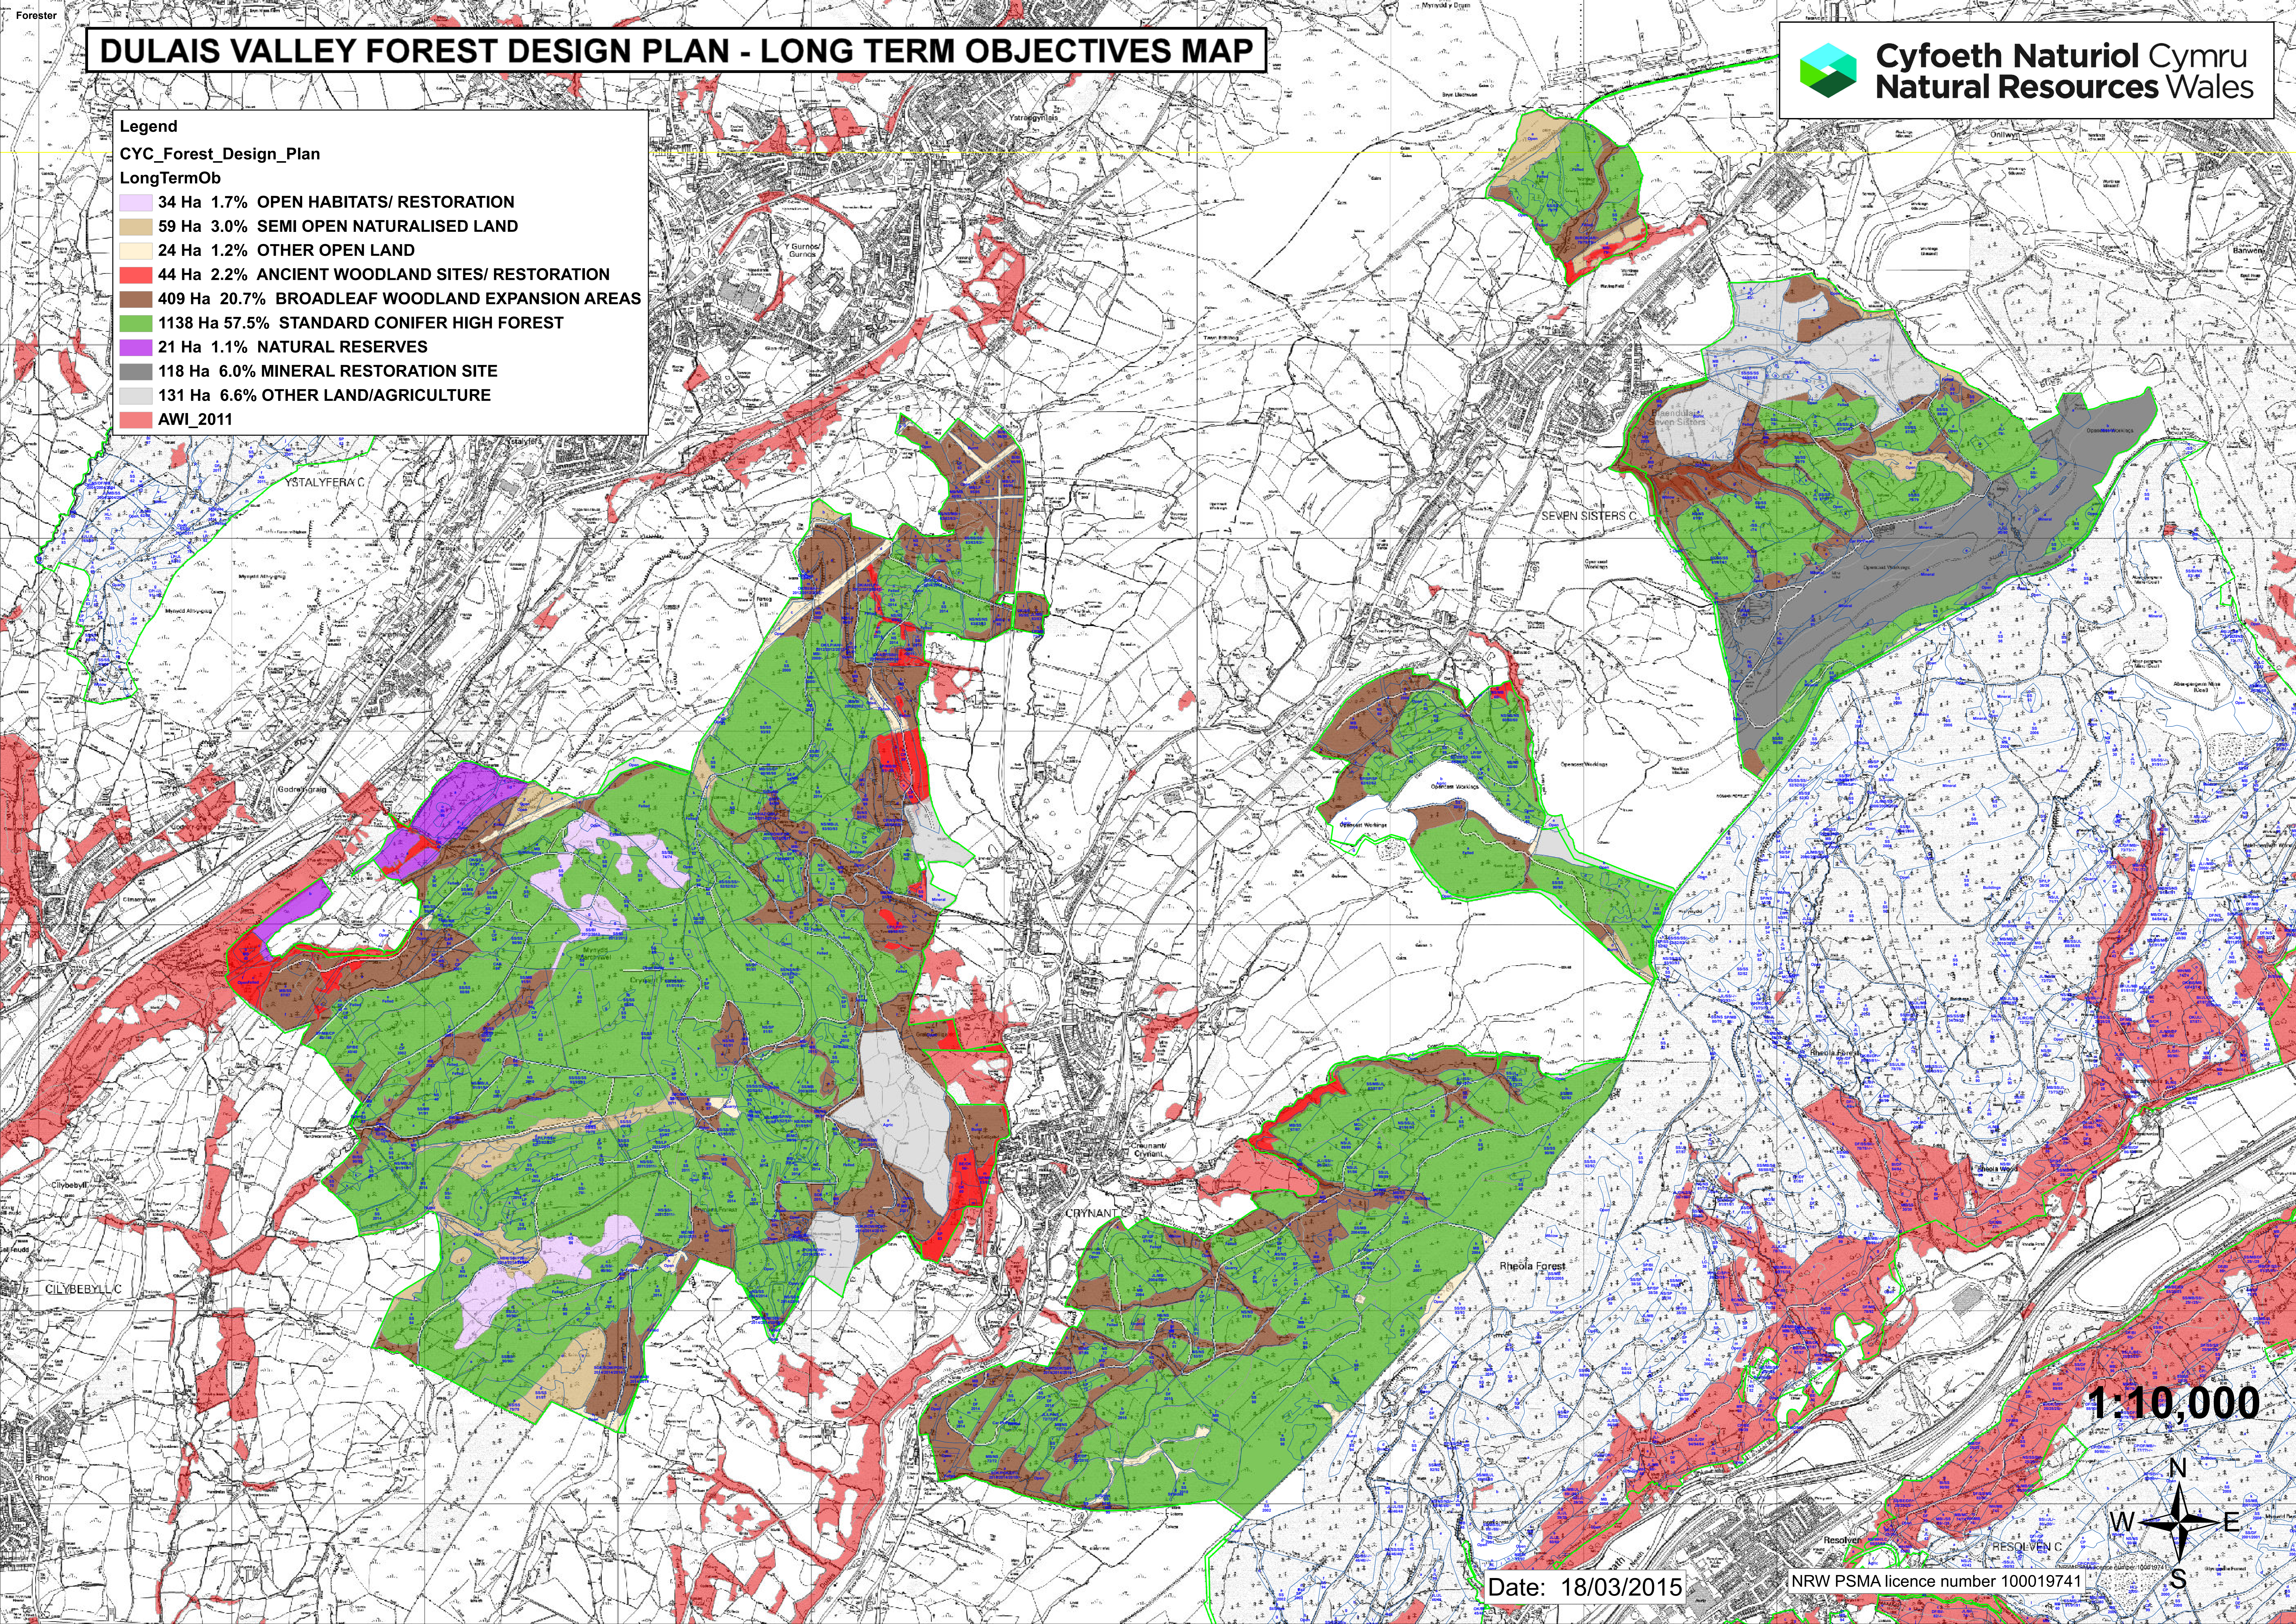

# DULAIS VALLEY FOREST DESIGN PLAN - LONG TERM OBJECTIVES MAP

**Legend**

CYC\_Forest\_Design\_Plan  
LongTermOb

- 34 Ha 1.7% OPEN HABITATS/ RESTORATION
- 59 Ha 3.0% SEMI OPEN NATURALISED LAND
- 24 Ha 1.2% OTHER OPEN LAND
- 44 Ha 2.2% ANCIENT WOODLAND SITES/ RESTORATION
- 409 Ha 20.7% BROADLEAF WOODLAND EXPANSION AREAS
- 1138 Ha 57.5% STANDARD CONIFER HIGH FOREST
- 21 Ha 1.1% NATURAL RESERVES
- 118 Ha 6.0% MINERAL RESTORATION SITE
- 131 Ha 6.6% OTHER LAND/AGRICULTURE
- AWI\_2011