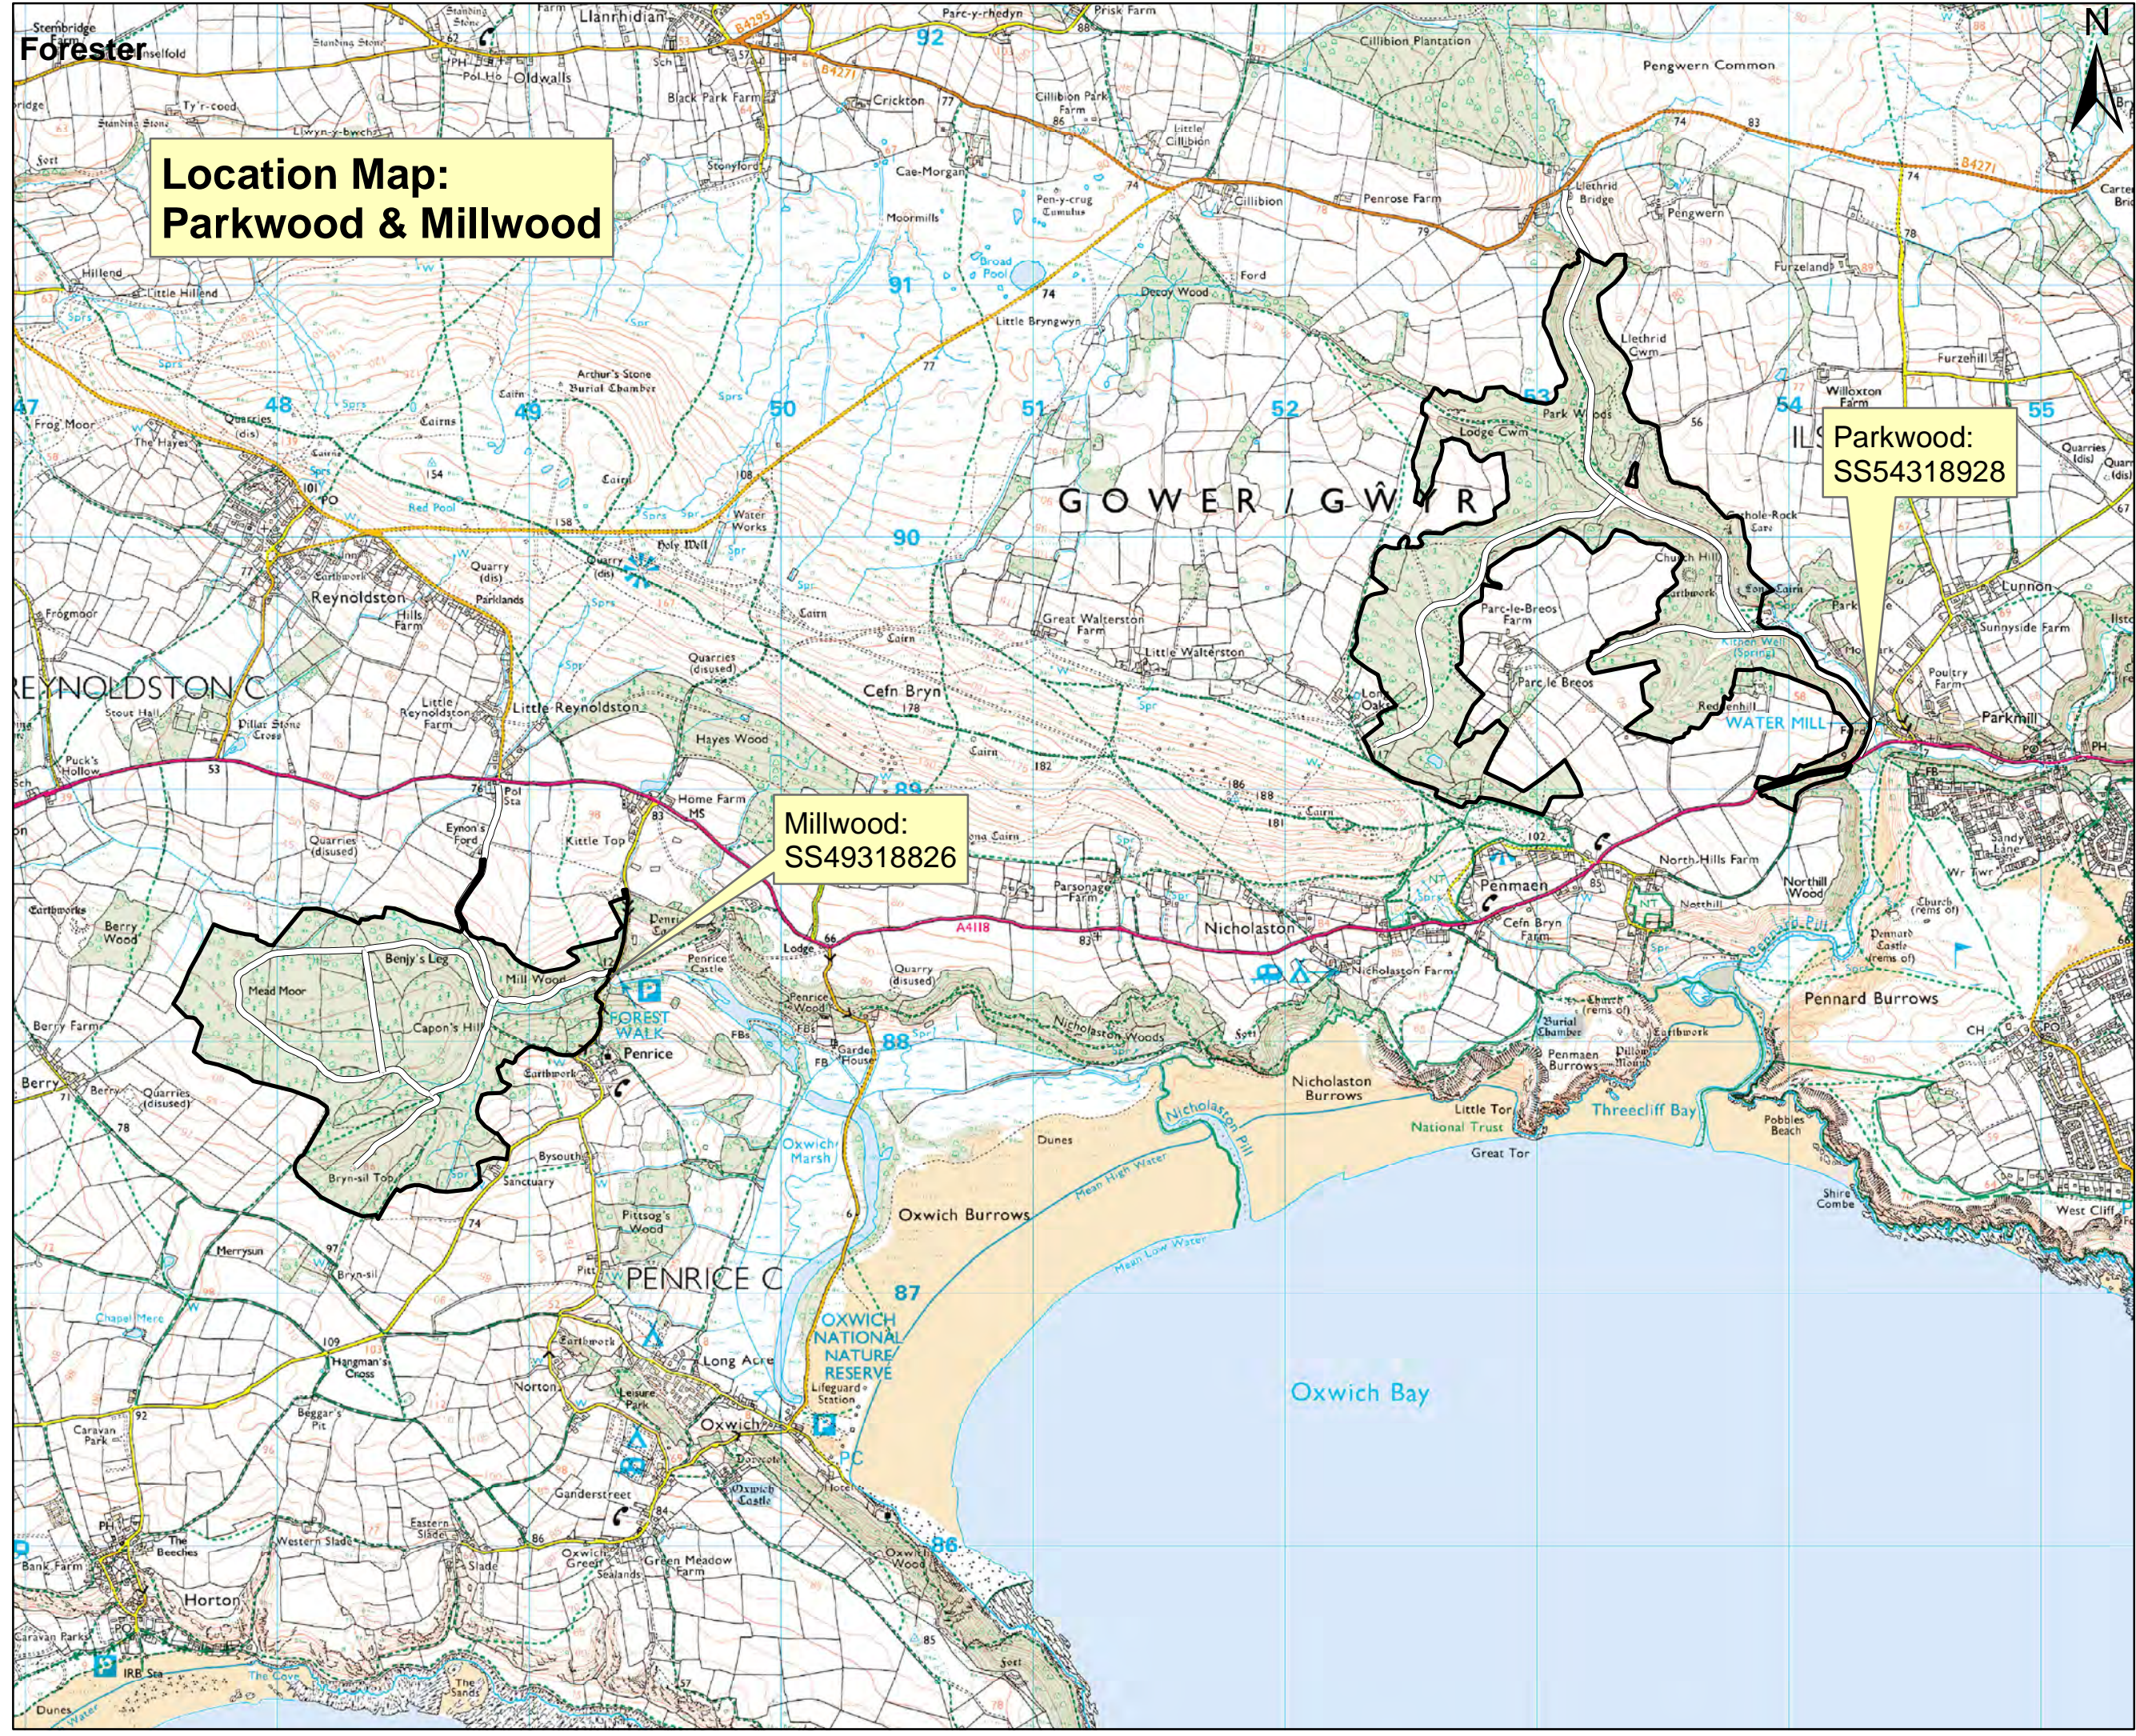

Location Map: Parkwood & Millwood

Scale 1:24,000
Date: 25/04/2019

Legend

-  Gower Blocks
-  Road Segments

Parkwood:
SS54318928

Millwood:
SS49318826