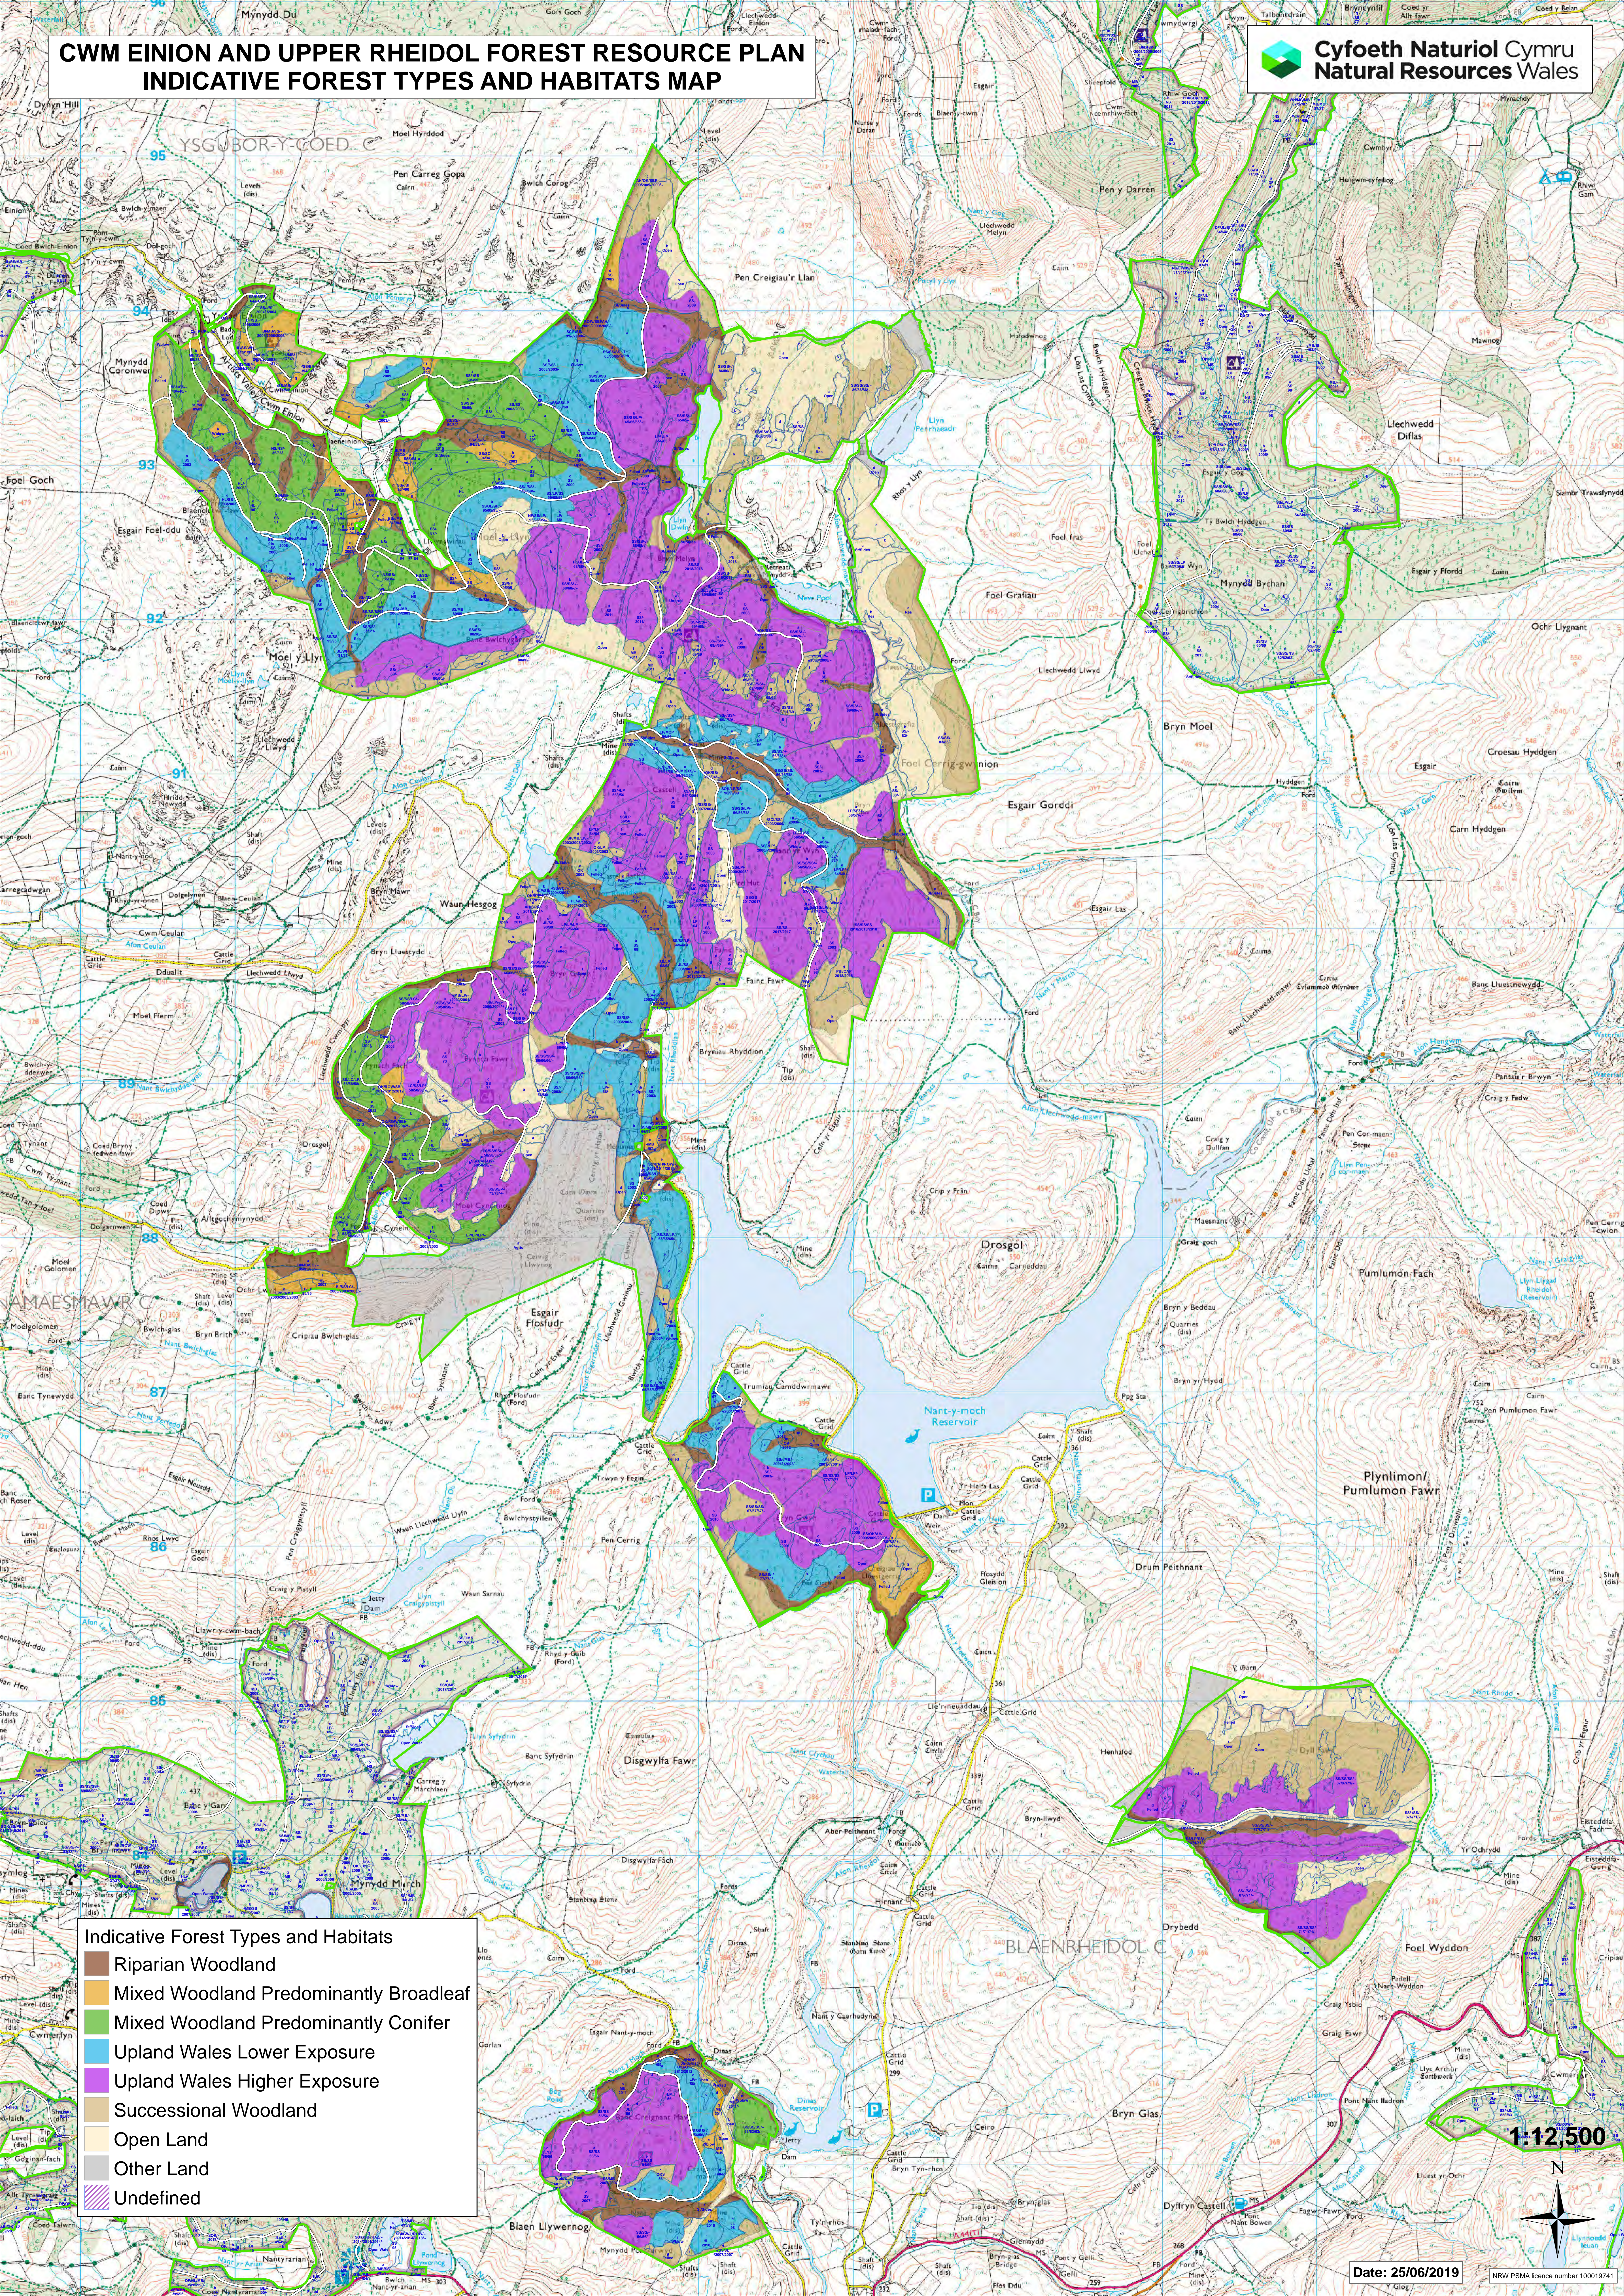

CWM EINION AND UPPER RHEIDOL FOREST RESOURCE PLAN INDICATIVE FOREST TYPES AND HABITATS MAP

Indicative Forest Types and Habitats

- Riparian Woodland
- Mixed Woodland Predominantly Broadleaf
- Mixed Woodland Predominantly Conifer
- Upland Wales Lower Exposure
- Upland Wales Higher Exposure
- Successional Woodland
- Open Land
- Other Land
- Undefined

1:12,500