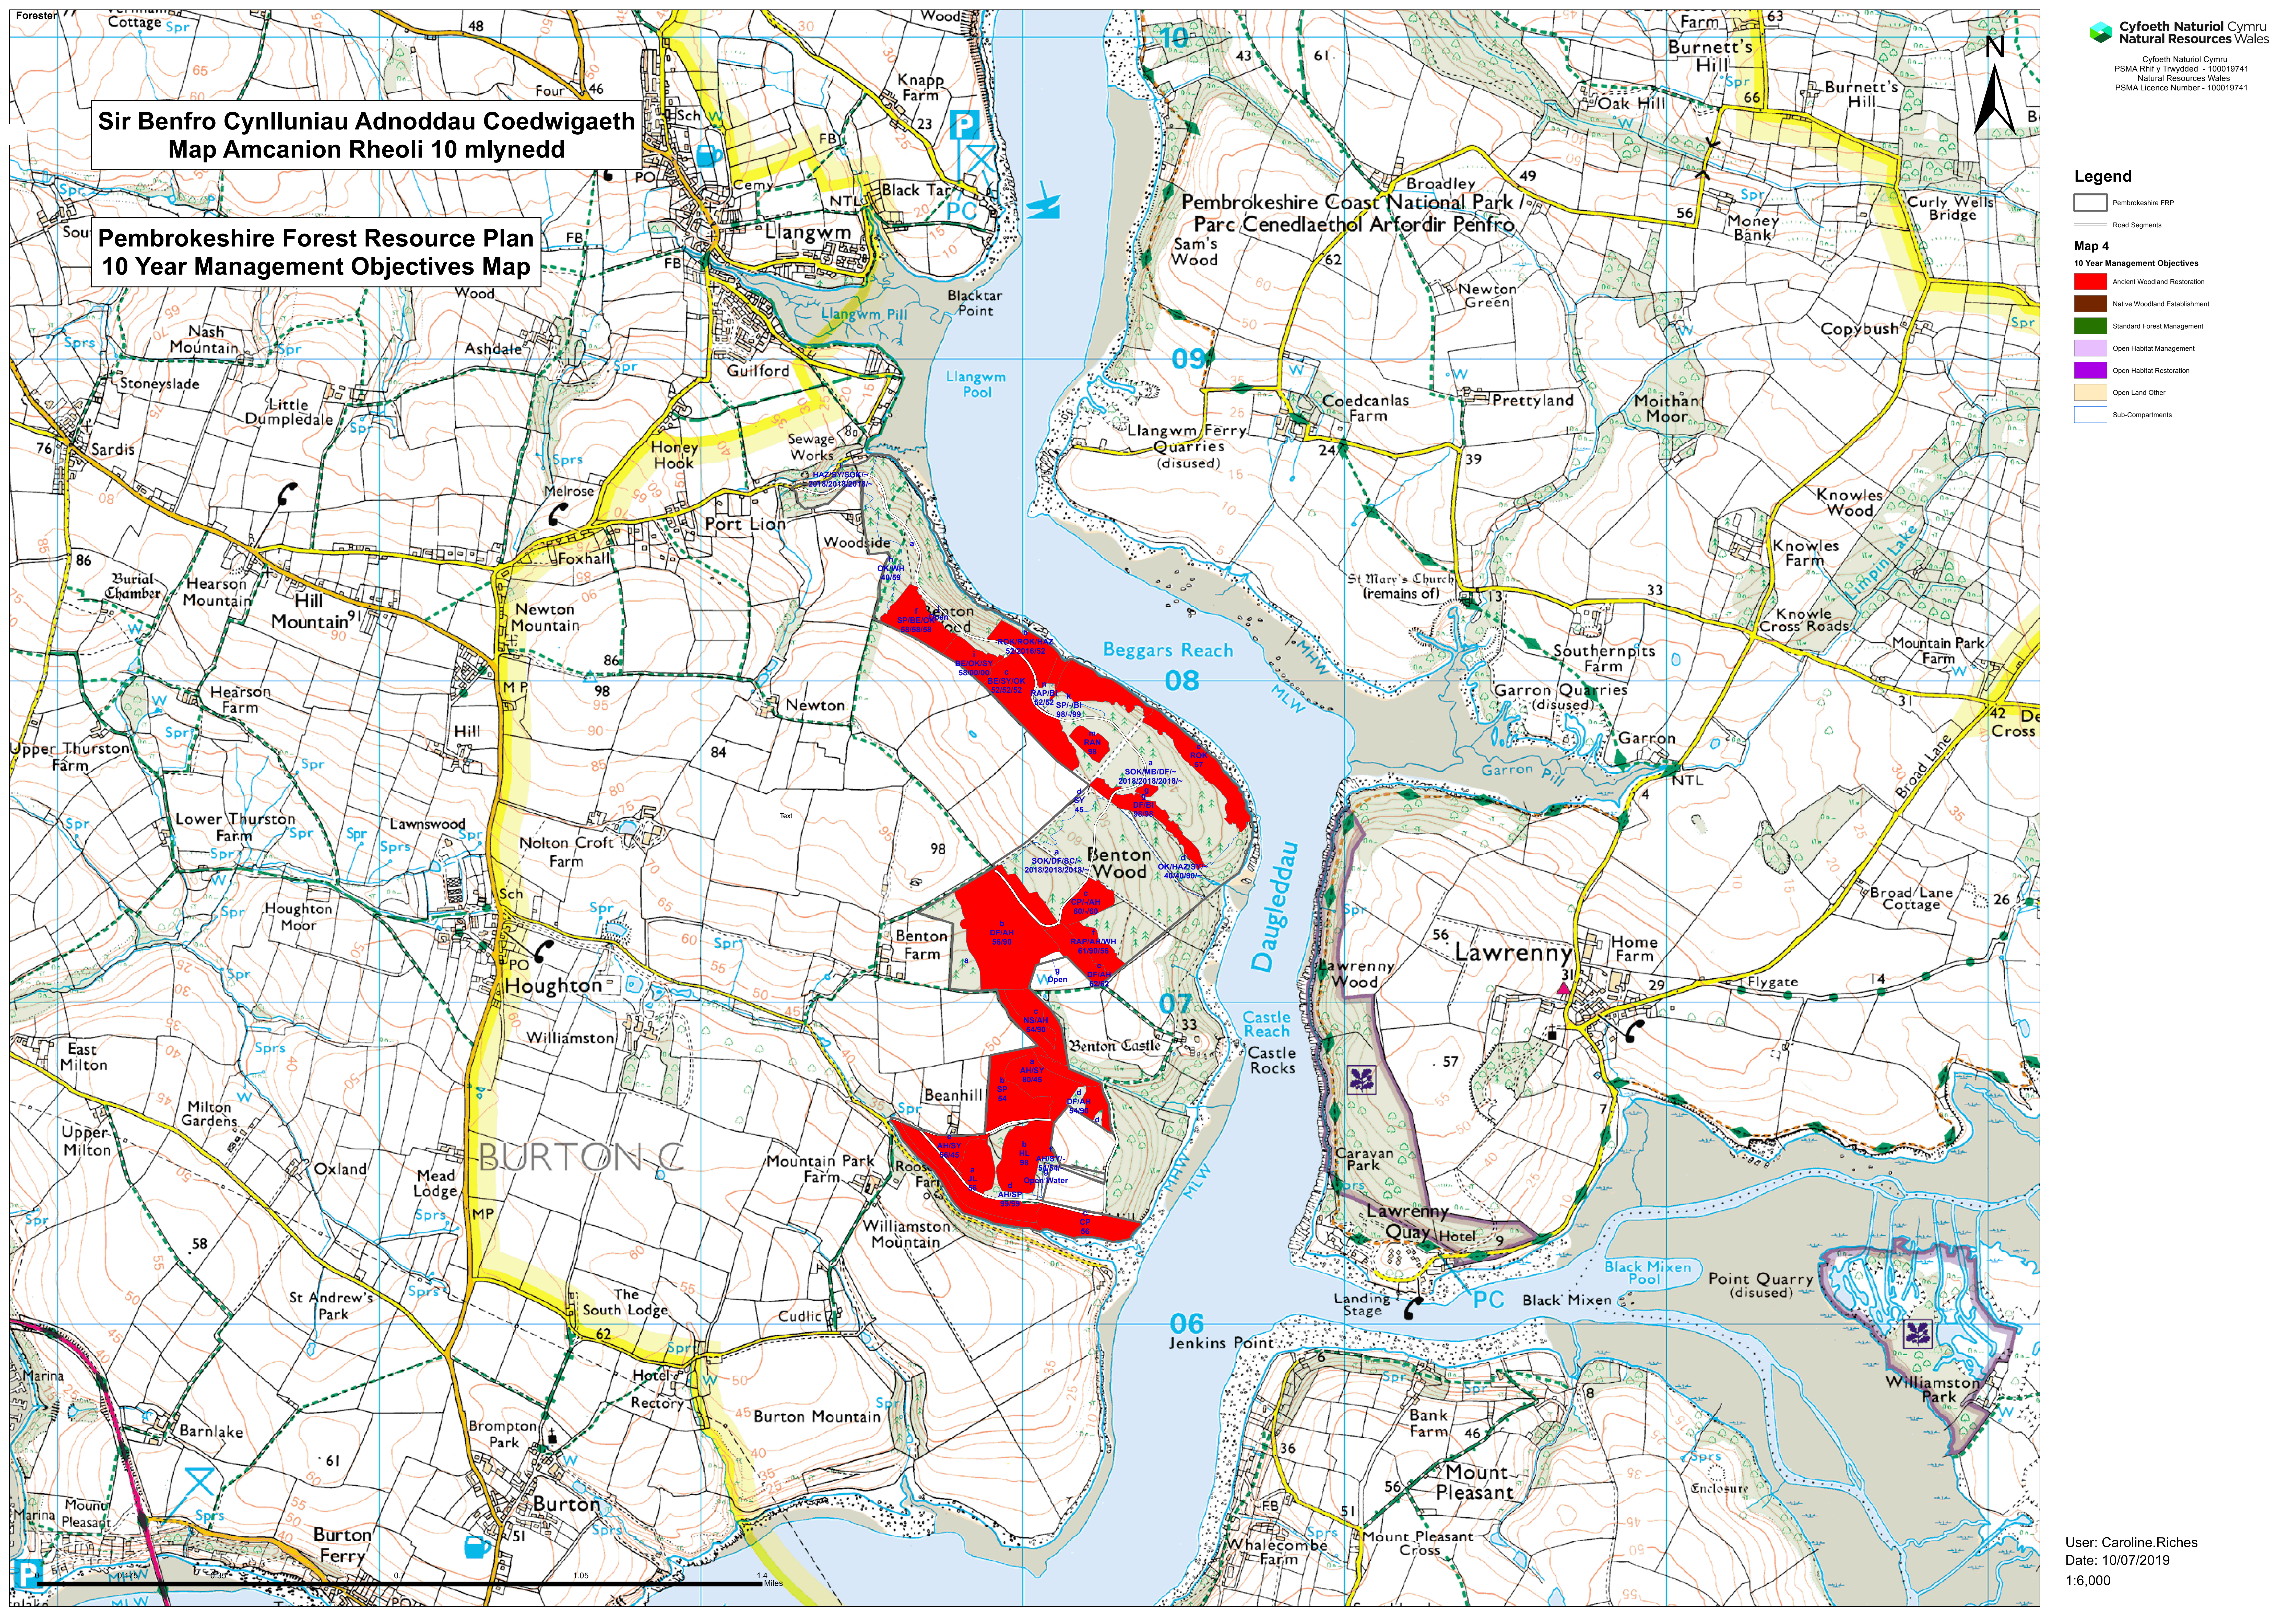

Sir Benfro Cynlluniau Adnoddau Coedwigaeth
Map Amcanion Rheoli 10 mlynedd

Pembrokeshire Forest Resource Plan
10 Year Management Objectives Map

Legend

- Pembrokeshire FRP
- Road Segments
- Map 4
- 10 Year Management Objectives
 - Ancient Woodland Restoration
 - Native Woodland Establishment
 - Standard Forest Management
 - Open Habitat Management
 - Open Habitat Restoration
 - Open Land Other
 - Sub-Compartments