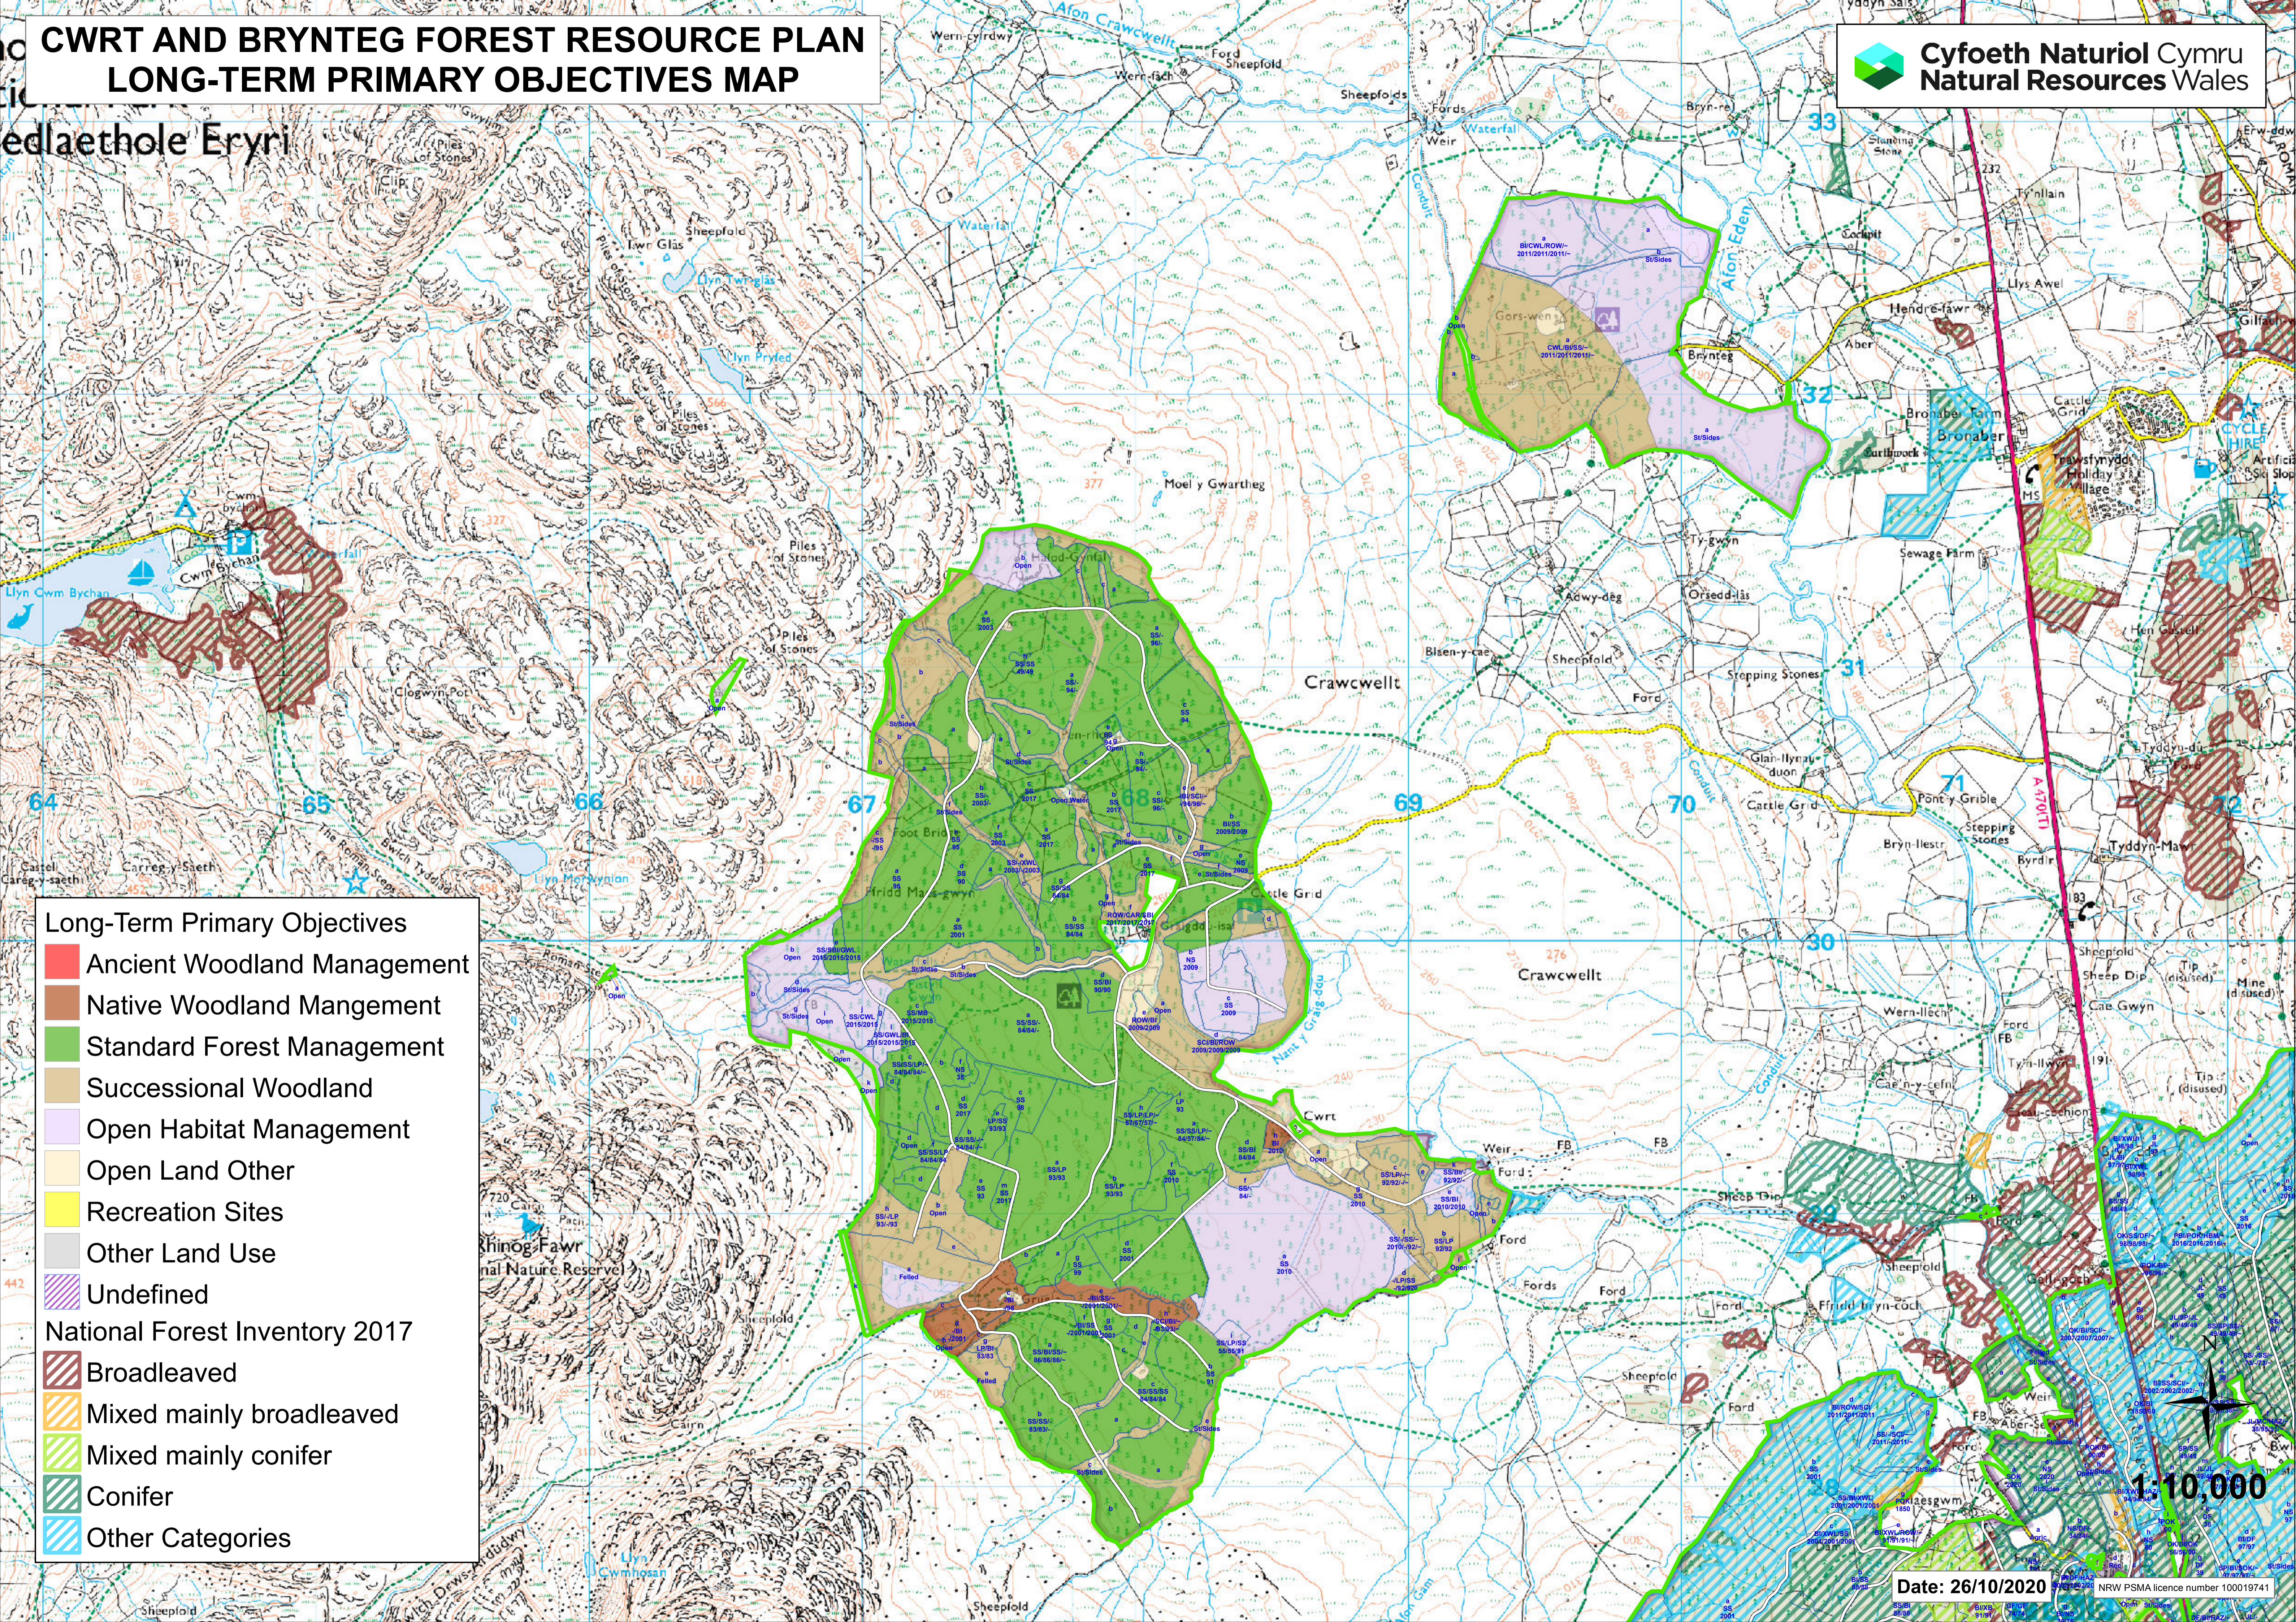

CWRT AND BRYNTEG FOREST RESOURCE PLAN LONG-TERM PRIMARY OBJECTIVES MAP

edlaethole Eryri

- Long-Term Primary Objectives**
- Ancient Woodland Management
 - Native Woodland Mangement
 - Standard Forest Management
 - Successional Woodland
 - Open Habitat Management
 - Open Land Other
 - Recreation Sites
 - Other Land Use
 - Undefined
- National Forest Inventory 2017**
- Broadleaved
 - Mixed mainly broadleaved
 - Mixed mainly conifer
 - Conifer
 - Other Categories