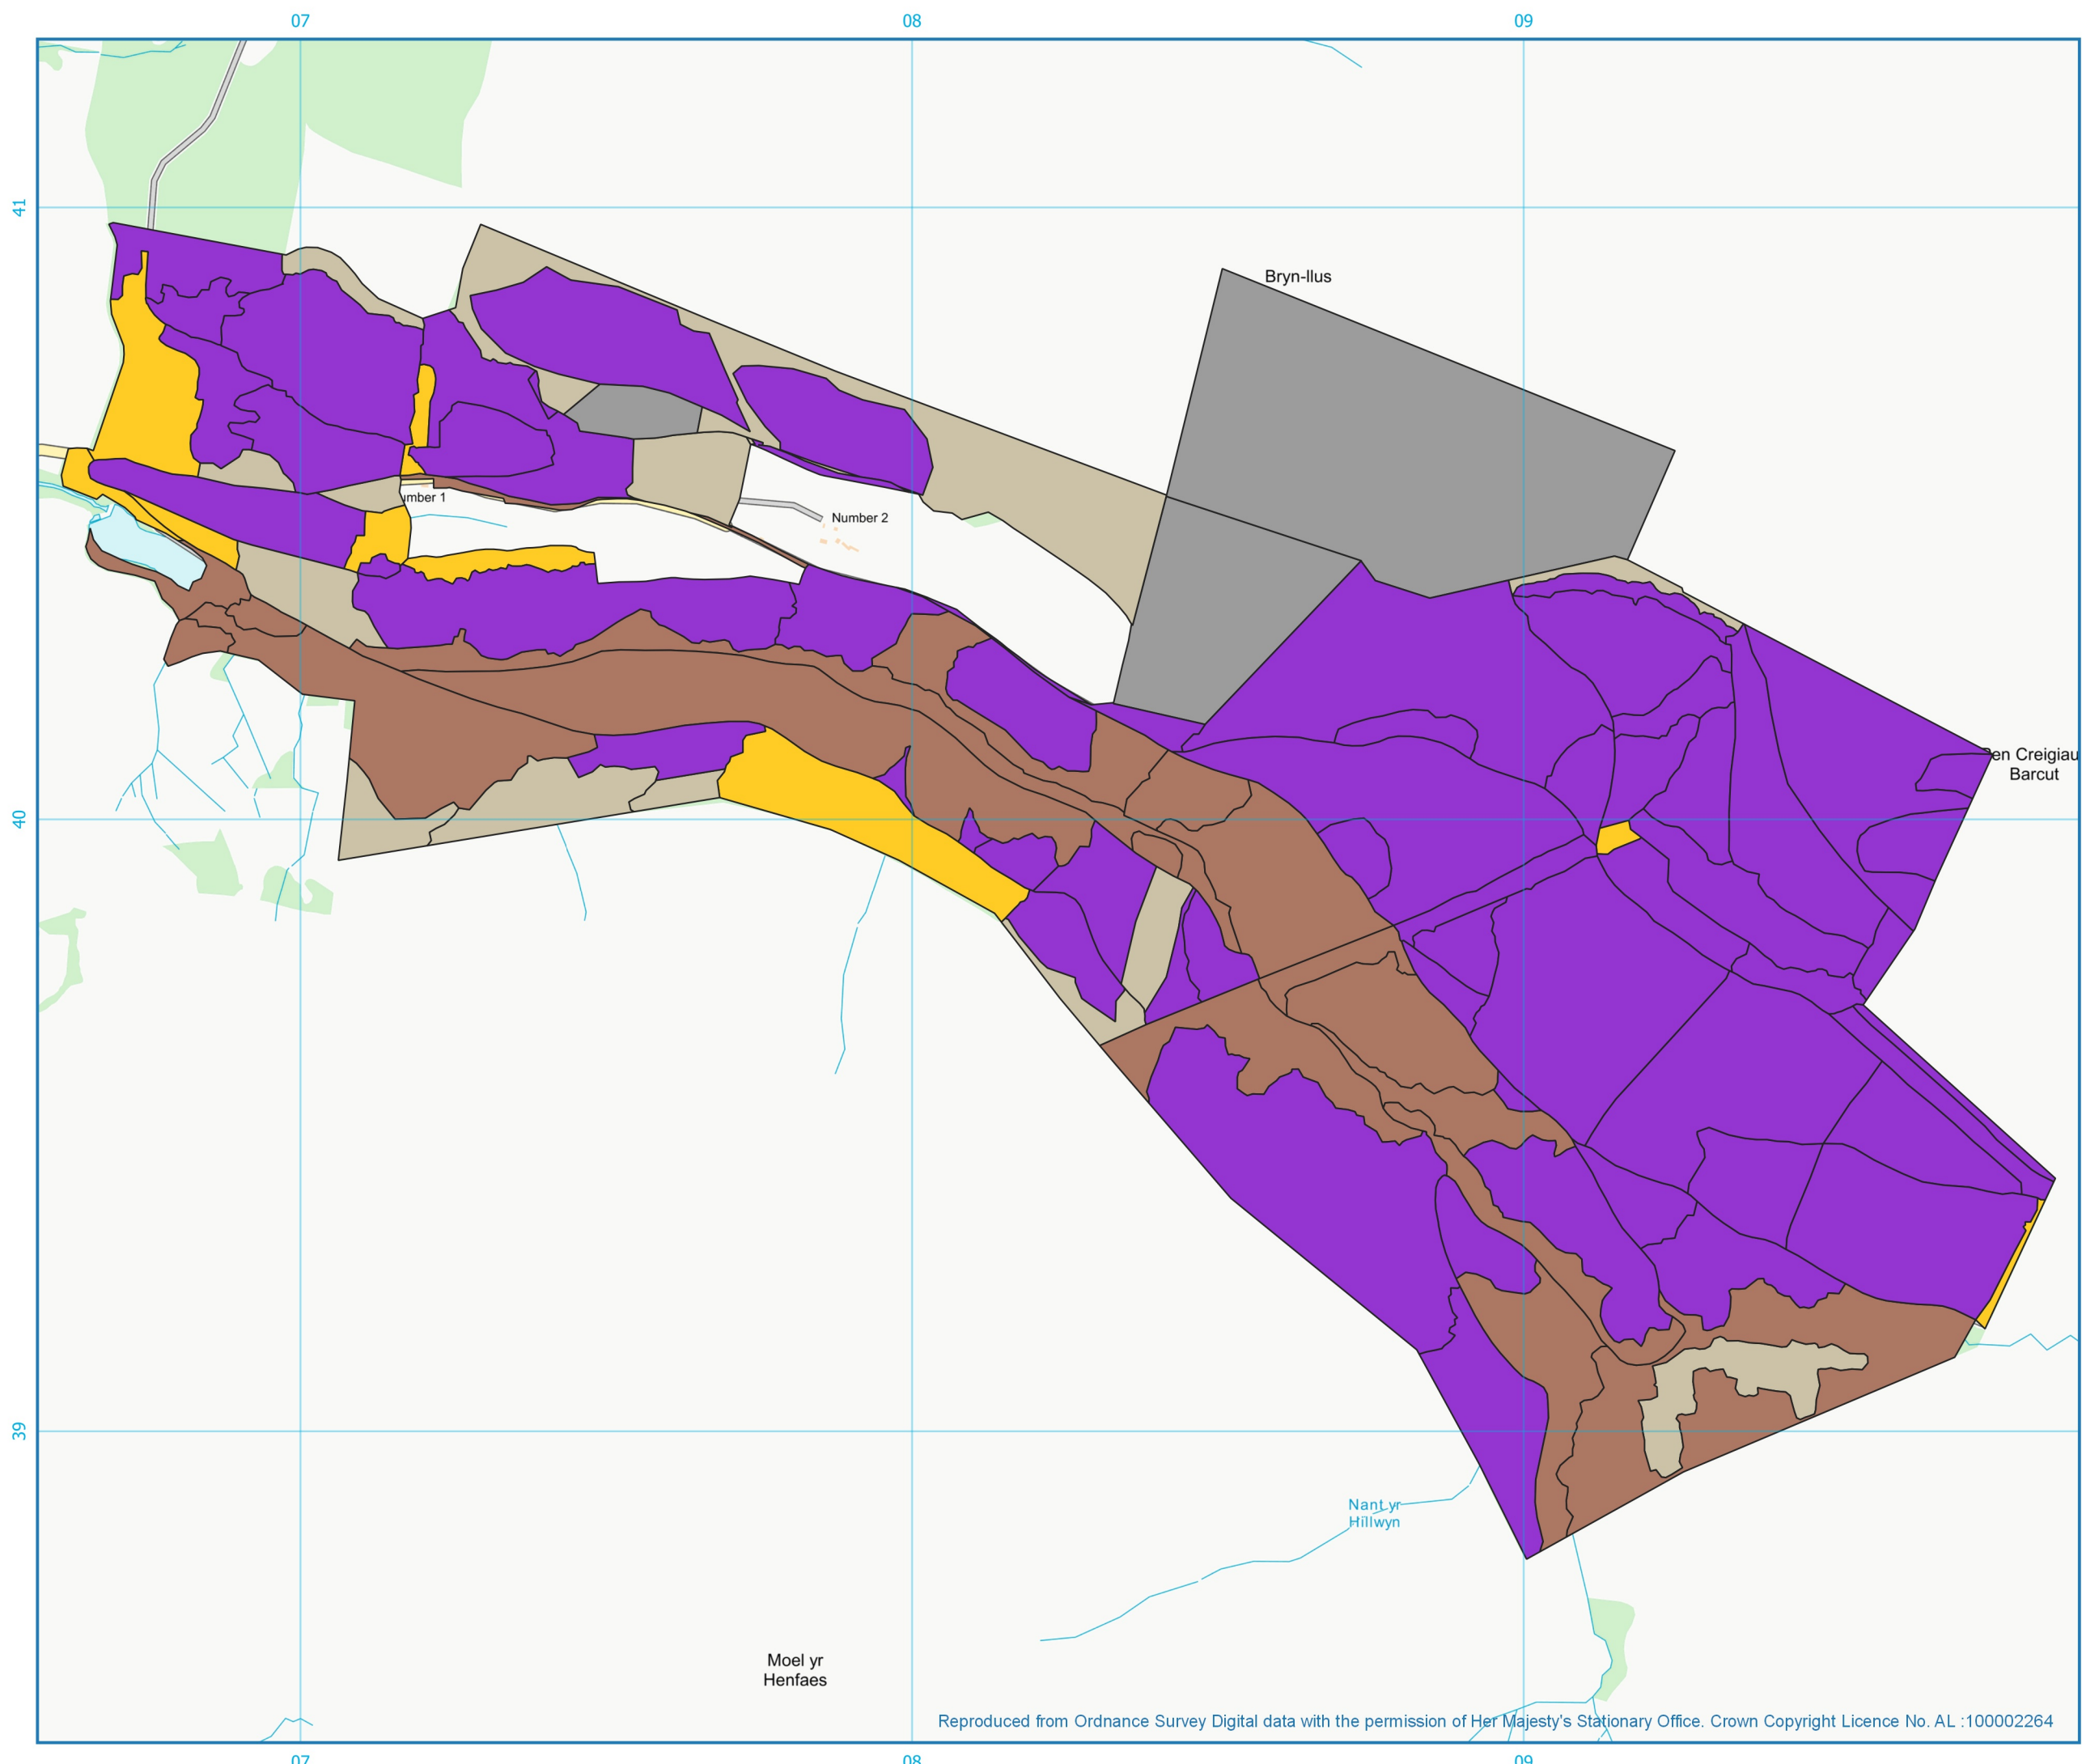

# Cynllun Adnoddau Coedwig Llangollen Llangollen Forest Resource Plan

## Coed Cynwyd Forest - Cynefinoedd a Mathau o Goedwigoedd Dangosol / Indicative Forest Types and Habitats

- Torlannol - Riparian woodland
- Coetiroedd Cymysg Llydanddail gan  
Bennaf  
Mixed woodland predominately  
broadleaf
- Ucheldir Cymru Mwy Agored  
Upland Wales Higher exposure  
(predominately conifer tree species)
- Olynol - Successional woodland
- Tir Arall - Other land

Reproduced from Ordnance Survey Digital data with the permission of Her Majesty's Stationary Office. Crown Copyright Licence No. AL :100002264

1:10000  
Scale Correct at A3  
Grid Ref: SJ082398  
Date: 24/03/2021  
Drawn by: Samuel Roberts