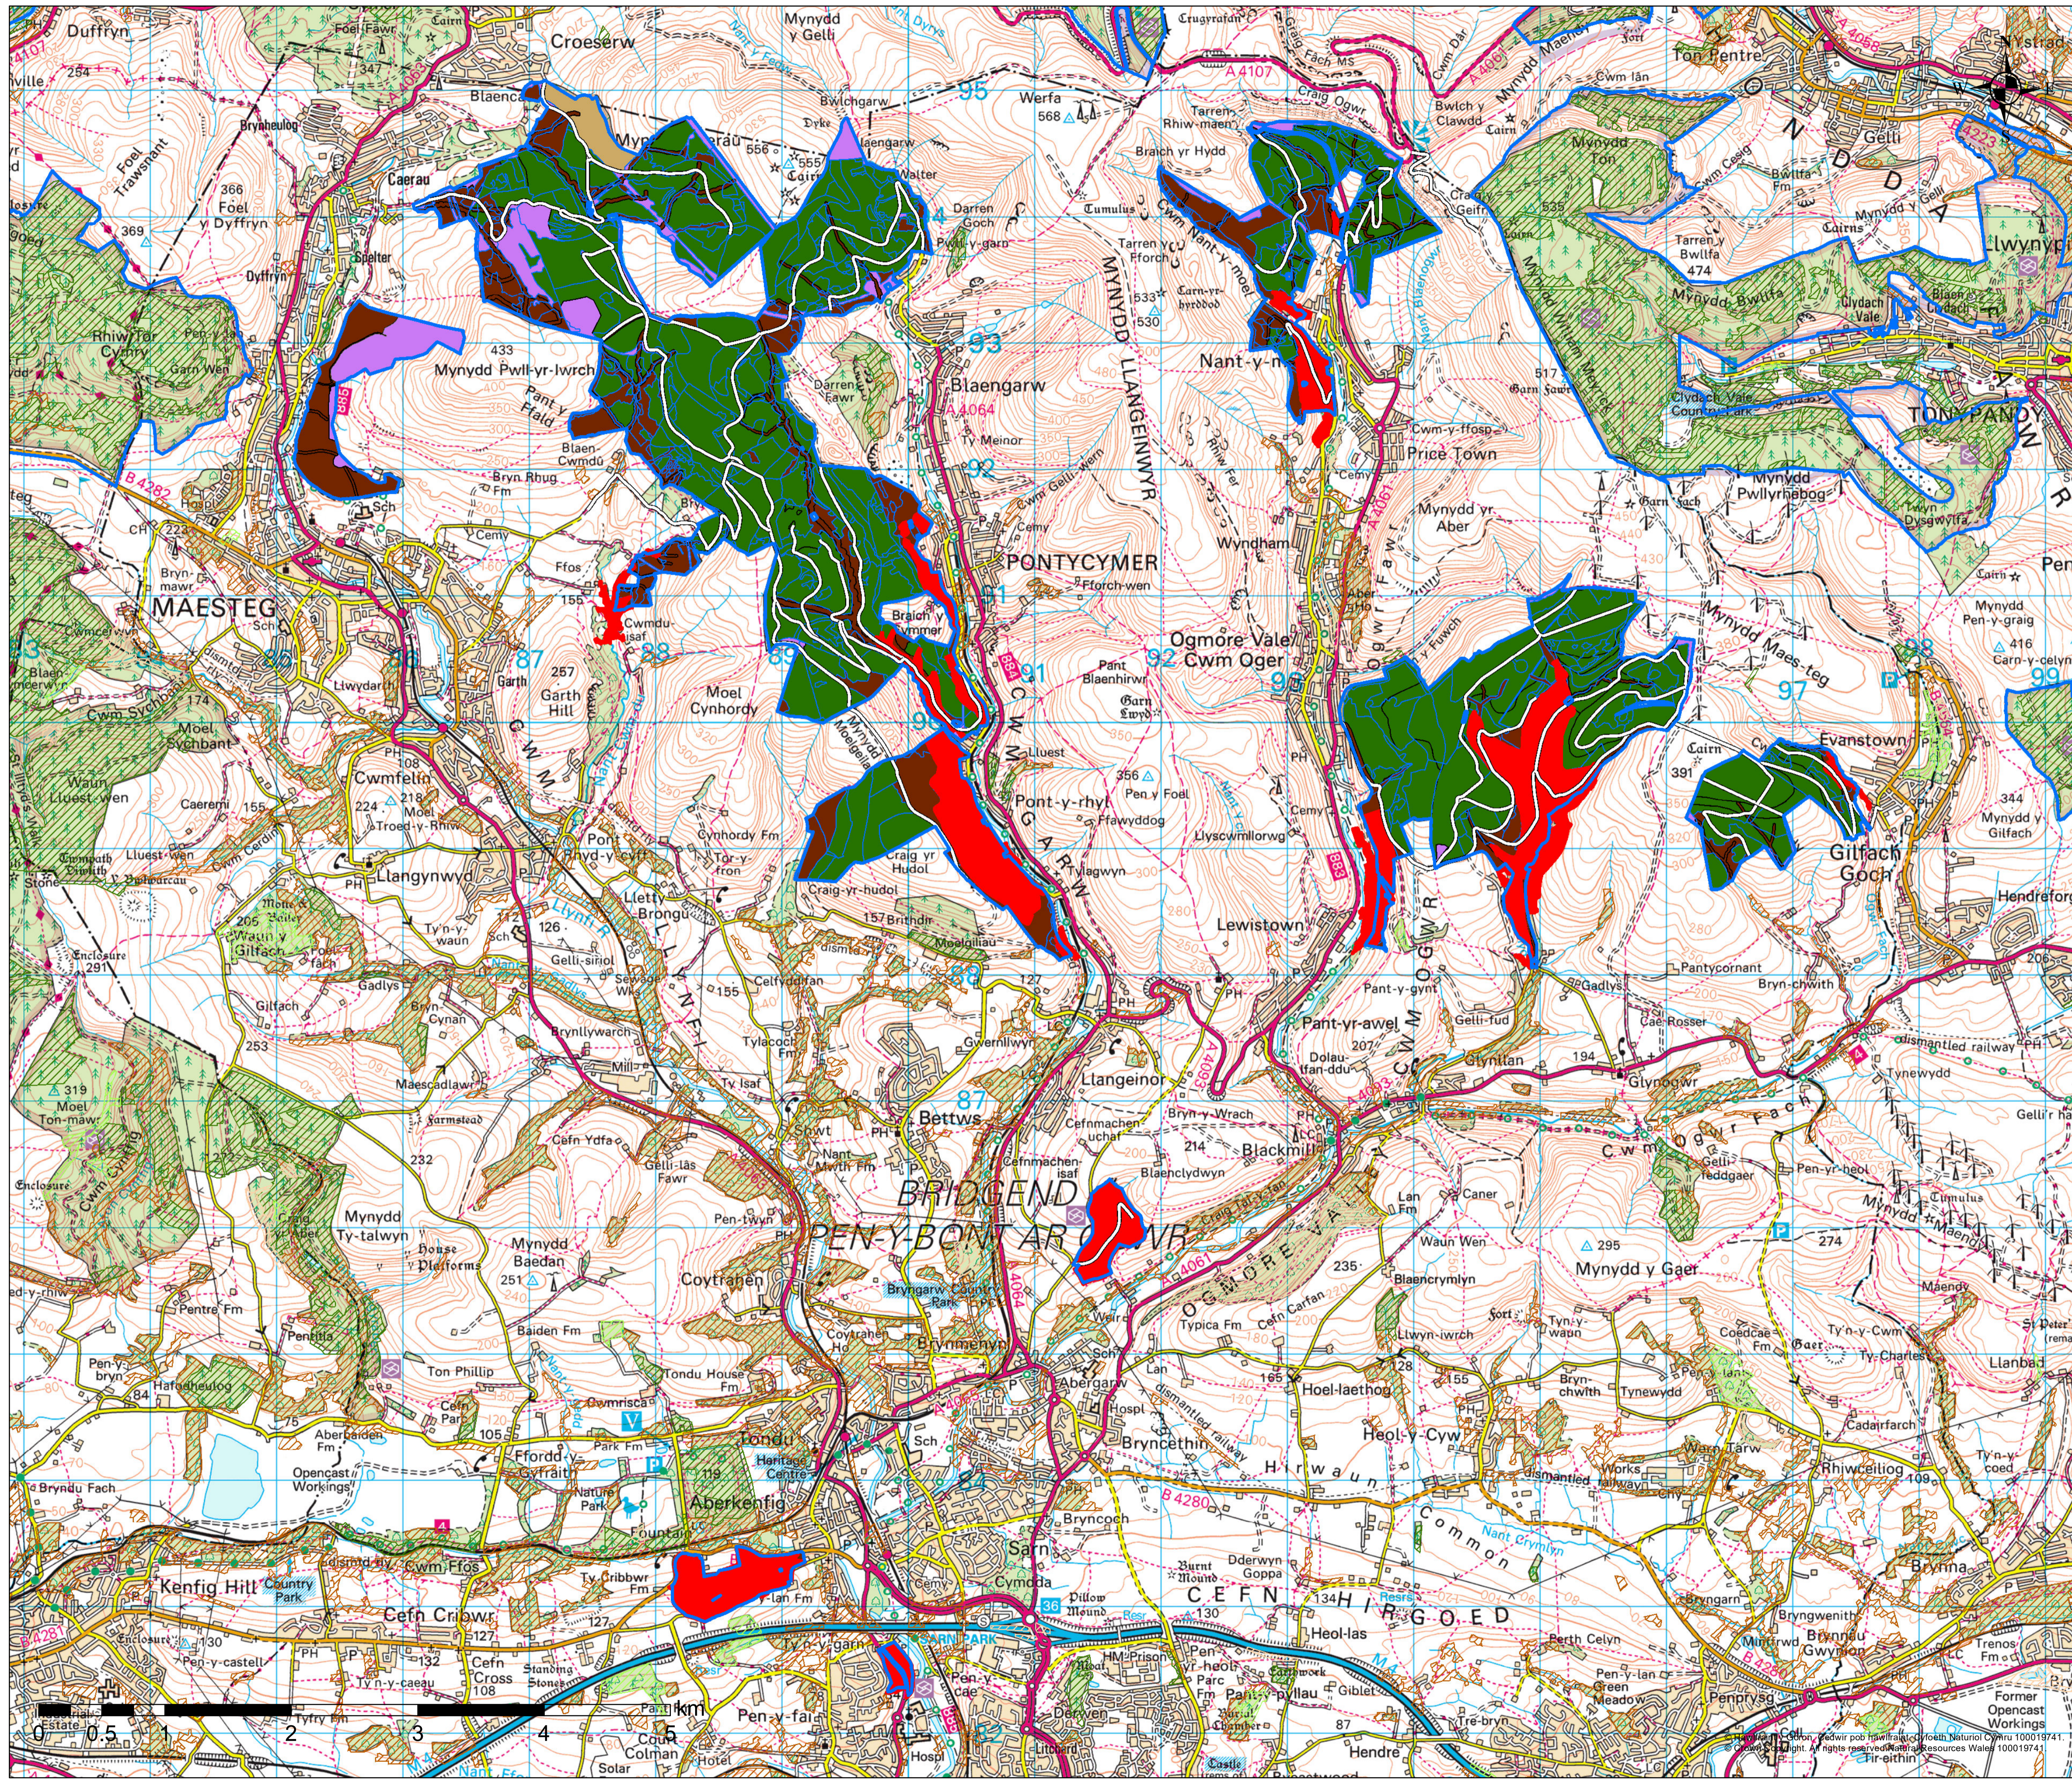

Title: All Woods Long Term Vision

Date: 28 March 2025

Author: Laura McLoughlin

Scale @ A1: 1:25,000

Sub-compartments

□ Sub-compartments

Forest Roads

≡ Forest Roads

National Forest Inventory 2022

- ▨ Broadleaved
- ▨ Conifer
- ▨ Mixed mainly broadleaved
- ▨ Mixed mainly conifer

Scenario Restock Areas (Long term Vision)

- Ancient Woodland Management
- Native Woodland Management
- Standard Forest Management
- Successional Woodland (non riparian)
- Open Habitat Management
- Other Land
- Recreation Sites
- Other Land Use (demised)
- Undefined